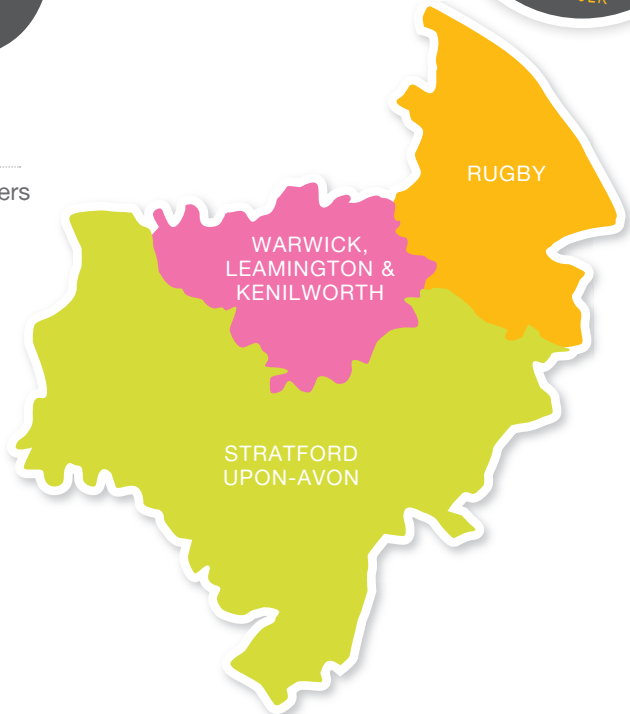

We have magazines in:
MK & BEDFORD
SOUTH BUCKS
WEST NORTHANTS
SOUTH WARWICKSHIRE
N HAMPSHIRE & BERKS
OXFORDSHIRE
SUFFOLK

SOUTH WARWICKSHIRE

REGIONAL INFORMATION

COVERAGE

The Warwickshire magazine covers Warwick, Leamington Spa, Rugby, Kenilworth, Southam, Stratford-upon-Avon and surrounding areas.

CIRCULATION

Magazine Hard copies:
9,000 per quarter

Website:
45,000+ unique visitors p/m

16K+ followers

2K followers

DISTRIBUTION

Postal subscribers

200+ targeted venues handing out the magazine including:

- nurseries
- pre-schools
- toddler groups
- health visitors & doctors surgeries
- Children's shops
- soft play centres
- children's centres and many more.

ONLINE

Local Web Page:
www.toddle.club/s-warks

Facebook Page:
 [toddleaboutwarwickshire](https://www.facebook.com/toddleaboutwarwickshire)

Facebook Community Group:
 [WarwickshireParentsCommunityGroup](https://www.facebook.com/WarwickshireParentsCommunityGroup)

Instagram Page:
 [toddleaboutwarwickshire](https://www.instagram.com/toddleaboutwarwickshire)