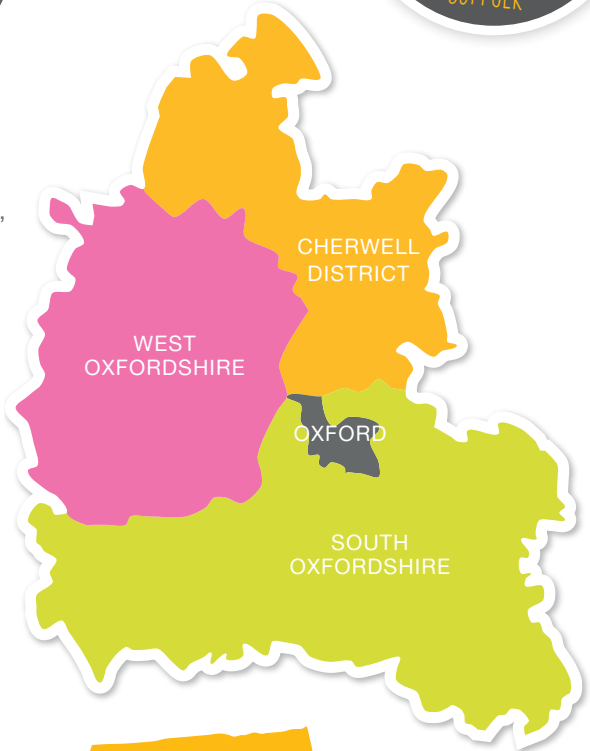

OXFORDSHIRE

REGIONAL INFORMATION

COVERAGE

The Oxfordshire magazine covers Oxford, Banbury, Bicester, Brackley, Witney, Abingdon, Wallingford, Didcot, Thame, Henley and surrounding areas.

CIRCULATION

Magazine Hard copies:
10,000 per quarter

Website:
45,000+ unique visitors p/m

- 16K+ followers
- 2.5K+ followers
- 3K followers

DISTRIBUTION

Postal subscribers

300+ targeted venues handing out the magazine including:

- nurseries
- pre-schools
- toddler groups
- health visitors
- doctors surgeries
- soft play centres
- children's centres and many more.